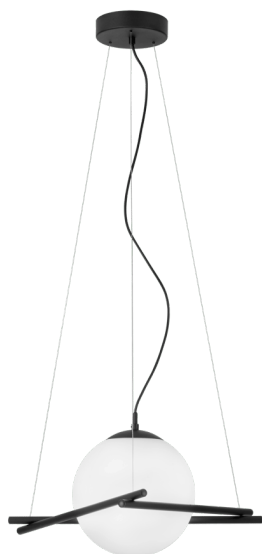

39591

SALVEZINAS

General Information

Material number	39591
Type	pendant light
Product segment	Indoor
Theme	Stars of Light (Crystal & Desi

Dimensions

Article Height (in mm/in)	1100
Article Width (in mm/in)	520
Article Length (in mm/in)	520
Net Weight (in kg)	0.81

Material & Colour

Enclosure Material	steel
Enclosure Colour	black
Cable Colour	black
Glass/Shade Material	matte-opal glass
Glass/Shade Colour	white

Functionality

Switch Type	without switch
-------------	----------------