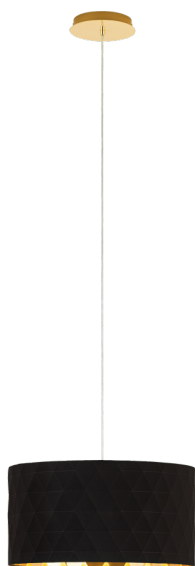

### General Information

Material number	39224
Type	pendant light
Product segment	Indoor
Theme	Stars of Light (Crystal & Desi

### Dimensions

Article Height (in mm/in)	1500
Article Diameter (in mm/in)	500
Net Weight (in kg)	1.65

### Material & Colour

Enclosure Material	steel
Enclosure Colour	brass
Glass/Shade Material	fabric
Glass/Shade Colour	black, gold