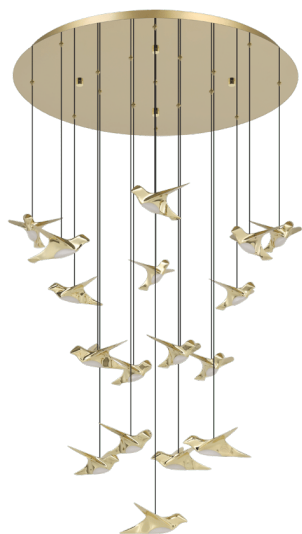

390398

PARATEBUENO 2

General Information

Material number	390398
Type	pendant light
Product segment	Indoor
Theme	Stars of Light (Crystal & Desi
Energy efficiency class (EEL)	E

Dimensions

Article Height (in mm/in)	2200
Article Diameter (in mm/in)	780
Net Weight (in kg)	22.15

Material & Colour

Enclosure Material	steel
Enclosure Colour	brass
Cable Colour	black
Glass/Shade Material	steel, plastic

Functionality

Switch Type	without switch
Battery	No

Technical Information

Protection Degree	IP20
Protection Class	2
Mains Voltage	220-240V,50/60Hz
Dimmable	Yes
Watt 1	3
Max.Watt incl.transformer/driver	54W

Illuminant 1

Number of Lamp socket / Light source 1	17
Lamp socket 1	LED
Illuminant type 1	LED
Illuminant 1	Inclusive
Lumen each Lamp socket / Light source 1	380
Kelvin 1	3000
Light colour 1	WARM WHITE
Energy efficiency class (EEI)	E
Dimmable	Yes
Info changeability light source/driver	LED + driver can be exchanged by a specialist