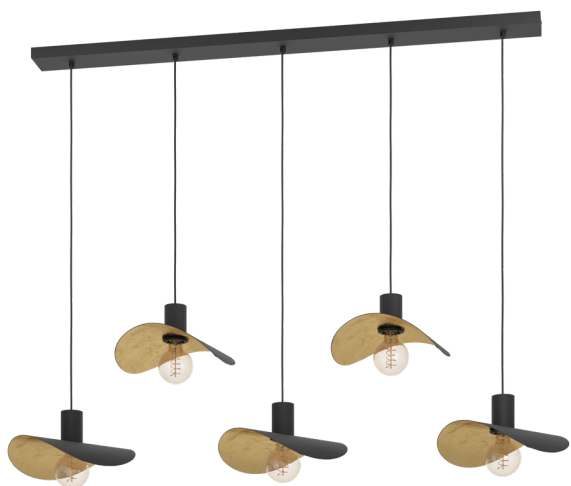

390396  
SACEDA

EGLO

## General Information

Material number	390396
Type	pendant light
Product segment	Indoor
Theme	Stars of Light (Crystal & Desi

## Dimensions

Article Height (in mm/in)	1500
Article Width (in mm/in)	290
Article Length (in mm/in)	1250
Net Weight (in kg)	5.33

## Material & Colour

Enclosure Material	steel
Enclosure Colour	black, gold
Cable Colour	textil-cable black