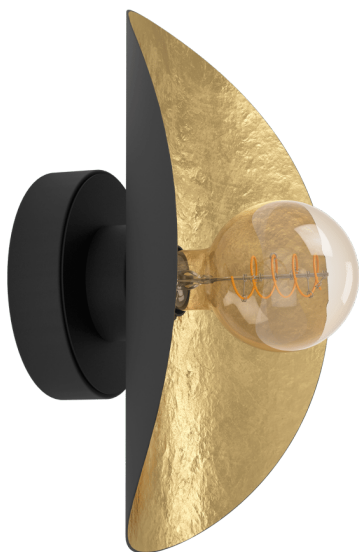

390394
SACEDA

 EGLO

General Information

Material number	390394
Type	wall light
Product segment	Indoor
Theme	Stars of Light (Crystal & Desi

Dimensions

Article Height (in mm/in)	290
Article Length (in mm/in)	250
Net Weight (in kg)	0.78
Article Overhang (in mm/in)	125

Material & Colour

Enclosure Material	steel
Enclosure Colour	black, gold

Functionality

Switch Type	without switch
Battery	No

Technical Information

Protection Degree	IP20
Protection Class	2
Mains Voltage	220-240V,50/60Hz
Operation Voltage	220-240V,50/60Hz
Watt 1	40

Illuminant 1

Illuminant type 1	AGL
Illuminant 1	Exclusive
Lamp socket 1	E27

E27

Technical changes reserved

2/2

Contact | Support
eglo.com/en/eglo-worldwide