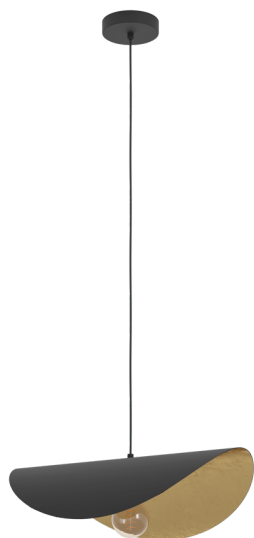

390393
SACEDA

EGLO

General Information

Material number	390393
Type	pendant light
Product segment	Indoor
Theme	Stars of Light (Crystal & Desi

Dimensions

Article Height (in mm/in)	1500
Article Width (in mm/in)	370
Article Length (in mm/in)	530
Net Weight (in kg)	2.36

Material & Colour

Enclosure Material	steel
Enclosure Colour	black, gold
Cable Colour	textil-cable black

Functionality

Switch Type	without switch
Battery	No

Technical Information

Protection Degree	IP20
Protection Class	2
Mains Voltage	220-240V,50/60Hz
Operation Voltage	220-240V,50/60Hz
Watt 1	40