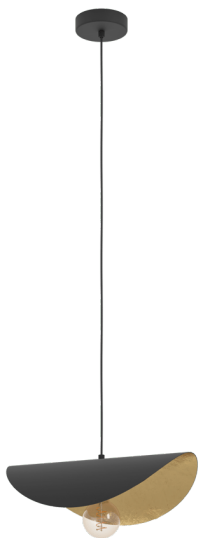

390392
SACEDA

EGLO

General Information

Material number	390392
Type	pendant light
Product segment	Indoor
Theme	Stars of Light (Crystal & Desi

Dimensions

Article Height (in mm/in)	1500
Article Width (in mm/in)	280
Article Length (in mm/in)	410
Net Weight (in kg)	1.37

Material & Colour

Enclosure Material	steel
Enclosure Colour	black, gold
Cable Colour	textil-cable black

Functionality

Switch Type	without switch
Battery	No

Technical Information

Protection Degree	IP20
Protection Class	2
Mains Voltage	220-240V,50/60Hz
Operation Voltage	220-240V,50/60Hz
Watt 1	40

Illuminant 1

Illuminant type 1	AGL
Illuminant 1	Exclusive
Lamp socket 1	E27

E27

Technical changes reserved

2/2

Contact | Support
eglo.com/en/eglo-worldwide