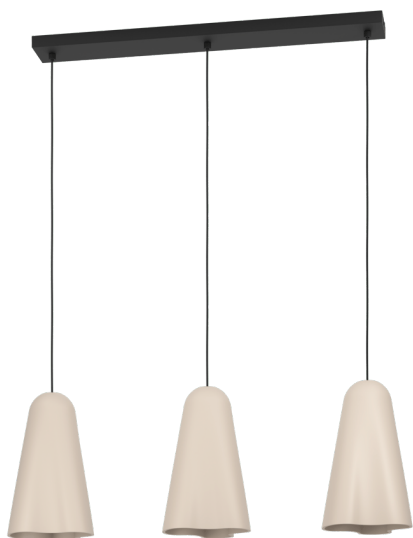

# 390364

### General Information

Material number	390364
Type	pendant light
Product segment	Indoor
Theme	Stars of Light (Crystal & Desi

### Material & Colour

Enclosure Material	steel
Enclosure Colour	black
Cable Colour	textil-cable black
Glass/Shade Material	ceramics
Glass/Shade Colour	sandy