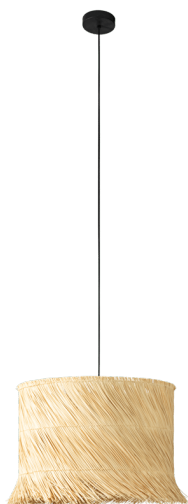

390238
PAISANO

EGLO

General Information

Material number	390238
Type	pendant light
Product segment	Indoor
Theme	Stars of Light (Crystal & Desi

Dimensions

Article Height (in mm/in)	1500
Article Diameter (in mm/in)	480
Net Weight (in kg)	1.28

Material & Colour

Enclosure Material	steel
Enclosure Colour	black
Cable Colour	textil-cable black
Glass/Shade Material	rattan
Glass/Shade Colour	natural

Functionality

Switch Type	without switch
Battery	No