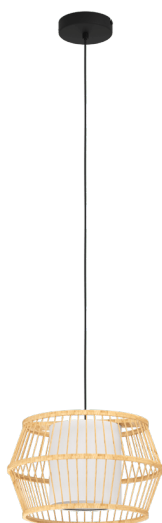

390233

MONTERROSO

General Information

Material number	390233
Type	pendant light
Product segment	Indoor
Theme	Stars of Light (Crystal & Desi

Dimensions

Article Height (in mm/in)	1500
Article Diameter (in mm/in)	345
Net Weight (in kg)	0.79

Material & Colour

Enclosure Material	steel
Enclosure Colour	black
Cable Colour	textil-cable black
Glass/Shade Material	wood, fabric
Glass/Shade Colour	natural, white

Functionality

Switch Type	without switch
Battery	No