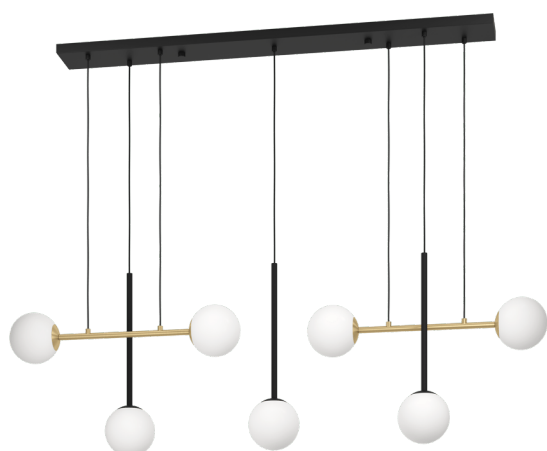

390178

PAZ

General Information

Material number	390178
Type	pendant light
Product segment	Indoor
Theme	Stars of Light (Crystal & Desi

Dimensions

Article Height (in mm/in)	1500
Article Width (in mm/in)	195
Article Length (in mm/in)	1445
Net Weight (in kg)	3.89

Material & Colour

Enclosure Material	steel
Enclosure Colour	black, brushed brass
Cable Colour	textil-cable black
Glass/Shade Material	matte-opal glass
Glass/Shade Colour	white

Functionality

Switch Type	without switch
-------------	----------------