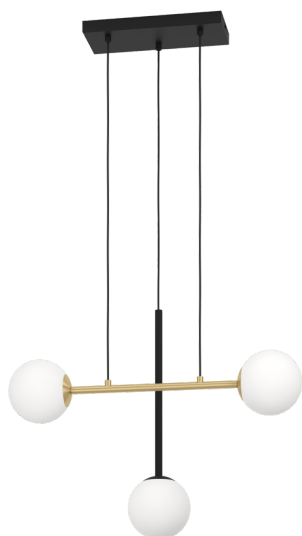

# 390177

## General Information

Material number	390177
Type	pendant light
Product segment	Indoor
Theme	Stars of Light (Crystal & Desi

## Dimensions

Article Height (in mm/in)	1500
Article Width (in mm/in)	195
Article Length (in mm/in)	635
Net Weight (in kg)	1.74

## Material & Colour

Enclosure Material	steel
Enclosure Colour	black, brushed brass
Cable Colour	textil-cable black
Glass/Shade Material	matte-opal glass
Glass/Shade Colour	white