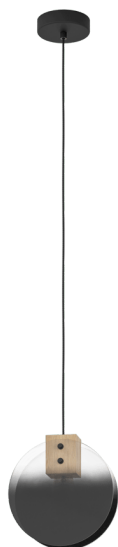

390141
MILLENA

General Information

Material number	390141
Type	pendant light
Product segment	Indoor
Theme	Stars of Light (Crystal & Desi

Dimensions

Article Height (in mm/in)	1500
Article Diameter (in mm/in)	220
Net Weight (in kg)	1.01

Material & Colour

Enclosure Material	steel, wood
Enclosure Colour	black, brown
Cable Colour	textil-cable black
Glass/Shade Material	glass vaporized
Glass/Shade Colour	black-grey-transparent

Functionality