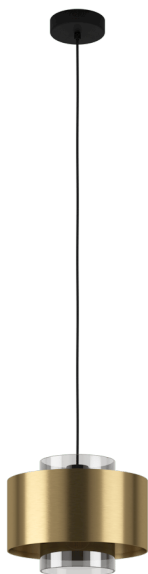

390066

DUGLIA

General Information

Material number	390066
Type	pendant light
Product segment	Indoor
Theme	Stars of Light (Crystal & Desi

Dimensions

Article Height (in mm/in)	1500
Article Diameter (in mm/in)	280
Net Weight (in kg)	1.21

Material & Colour

Enclosure Material	steel
Enclosure Colour	black
Cable Colour	textil-cable black
Glass/Shade Material	glass, film
Glass/Shade Colour	black-transparent, gold

Functionality

Switch Type	without switch
Battery	No