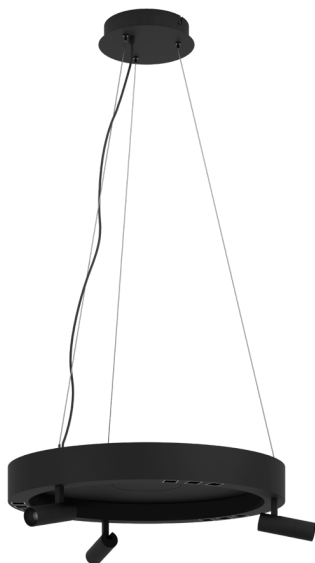

390053
BRUSCOLI

EGLO

General Information

Material number	390053
Type	pendant light
Product segment	Indoor
Theme	Stars of Light (Crystal & Desi
Energy efficiency class (EEL)	F

Dimensions

Article Height (in mm/in)	1500
Article Diameter (in mm/in)	600
Net Weight (in kg)	5.4

Material & Colour

Enclosure Material	steel
Enclosure Colour	black

Functionality

Switch Type	without switch
Function	remote control incl. control via remote control
Battery	No
Battery Type	AAA; Alkali; LR03; 1,5V; Micro

Technical Information

Protection Degree	IP20
Protection Class	1
Mains Voltage	220-240V,50/60Hz
Dimmable	Yes
Watt 1	8
Watt 2	8,5
Max.Watt incl.transformer/driver	27W

Illuminant 1

Number of Lamp socket / Light source 1	3
Lamp socket 1	LED
Illuminant type 1	LED
Illuminant 1	Inclusive
Lumen each Lamp socket / Light source 1	480
Kelvin 1	3000
Light colour 1	WARM WHITE
Energy efficiency class (EEL)	F
Dimmable	Yes
Info changeability light source/driver	LED + driver can be exchanged by a specialist

Illuminant 2

Lamp socket 2	LED
Illuminant type 2	LED
Illuminant 2	Inclusive
Lumen each Lamp socket / Light source 2	640
Kelvin 1	3000
Light colour 1	WARM WHITE
Energy efficiency class (EEL)	F
Dimmable	Yes
Info changeability light source/driver	LED + driver can be exchanged by a specialist