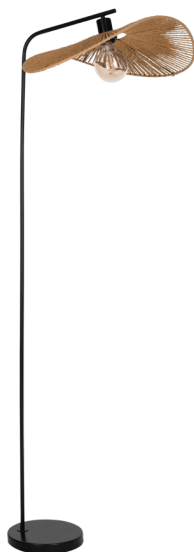

31966
SIRUELA

EGLO

General Information

Material number	31966
Type	floor light
Product segment	Indoor
Theme	Vintage

Dimensions

Article Height (in mm/in)	1600
Article Width (in mm/in)	560
Article Length (in mm/in)	480
Net Weight (in kg)	2.5
Base Diameter (in mm/in)	230

Material & Colour

Enclosure Material	steel
Enclosure Colour	black
Cable Colour	black
Glass/Shade Material	paper
Glass/Shade Colour	natural

Functionality

Switch Type	foot-switch
Battery	No

Technical Information